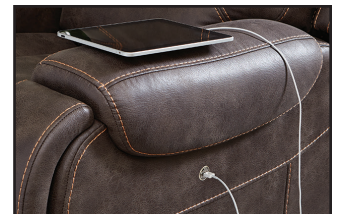

Titan
PR448

Comfort Zone™
by GOLDEN

The Titan is medium-sized and offers a stylish, overstuffed seamed back design, plush chaise pad, and numerous standard features providing hours of unmatched comfort. Your positioning options are endless with our 4-Zone Comfort Zone Positioning System, which includes our patented MaxiComfort® Positioning, adjustable headrest and adjustable lumbar all operated by our programmable AutoDrive™ hand control. Other features include a built-in cup holder, wireless smartphone charger, and accessory mount with a table, conveniently located in the open arm design. Also standard is an additional USB charging port for your phone or table located on the side of the chair.

The Titan comes standard with the following comfort and convenience features:

Adjustable Headrest and Lumbar

Accessory Mount with Removable Table

Built-in Cup Holder

Wireless Smartphone Charger

USB Charging Port