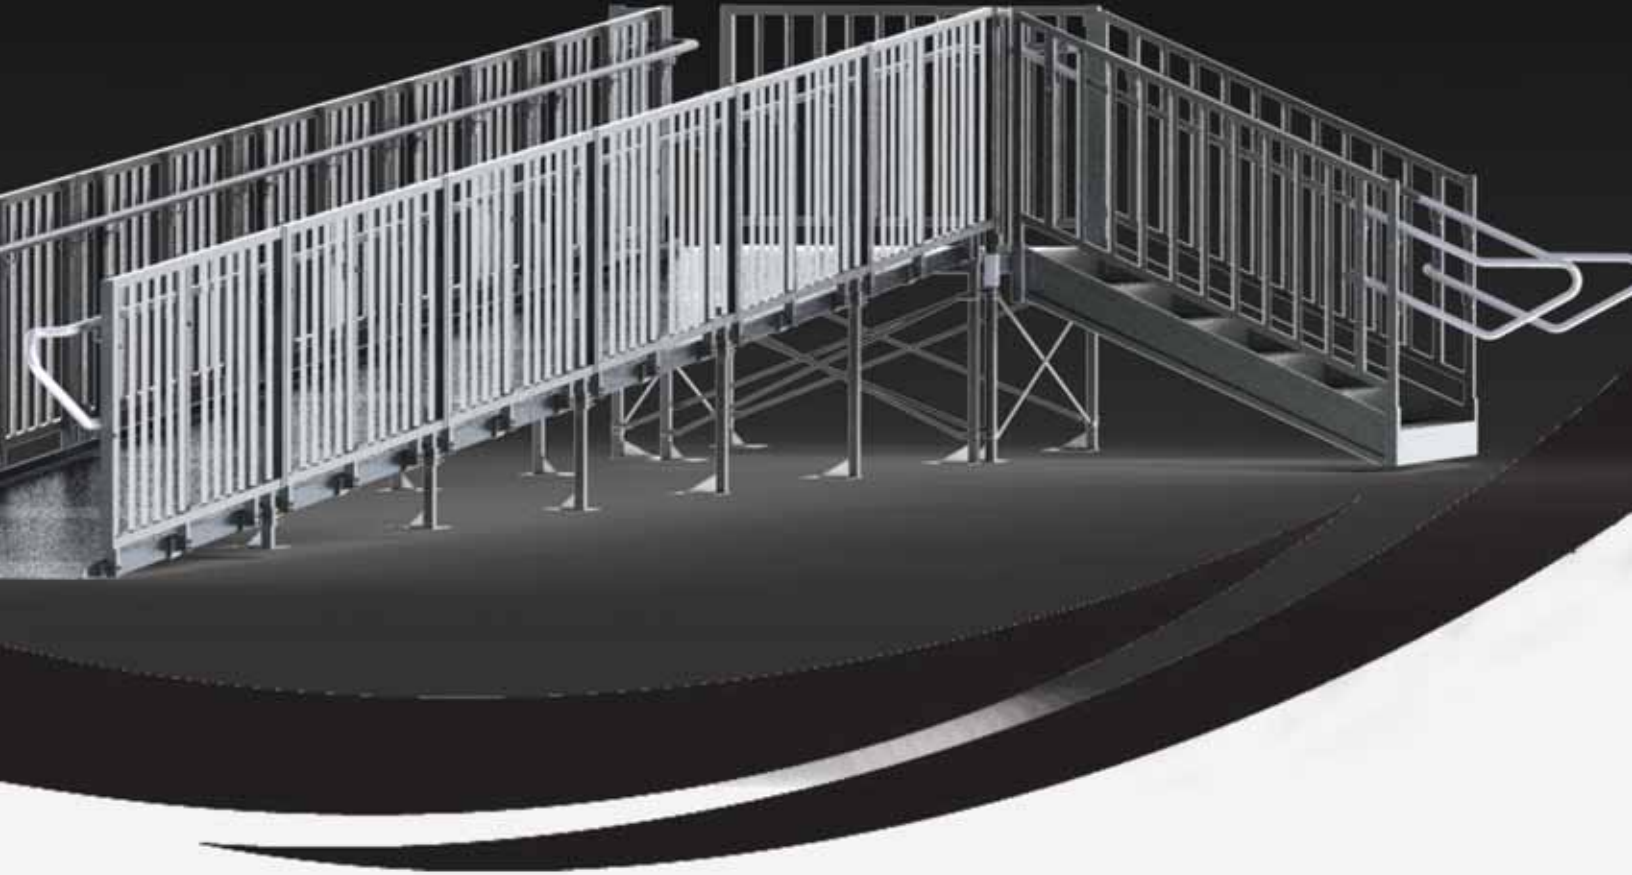

TITAN

series

Keeping commercial EZ.

TITAN

COMMERCIAL FLEET

CODE COMPLIANCE

FEDERAL & STATE BUILDING CODES
◦ ADA ◦ IBC

Straight

UNIVERSAL COMPONENTS

QUICK SET-UP & CONSISTENT PROJECTS

Turnback

3-YEAR WARRANTY

ALL-ALUMINUM BUILD ENGINEERED TO LAST

90° Turn

MOVING YOUR BUSINESS FORWARD

contact EZ-ACCESS for more information